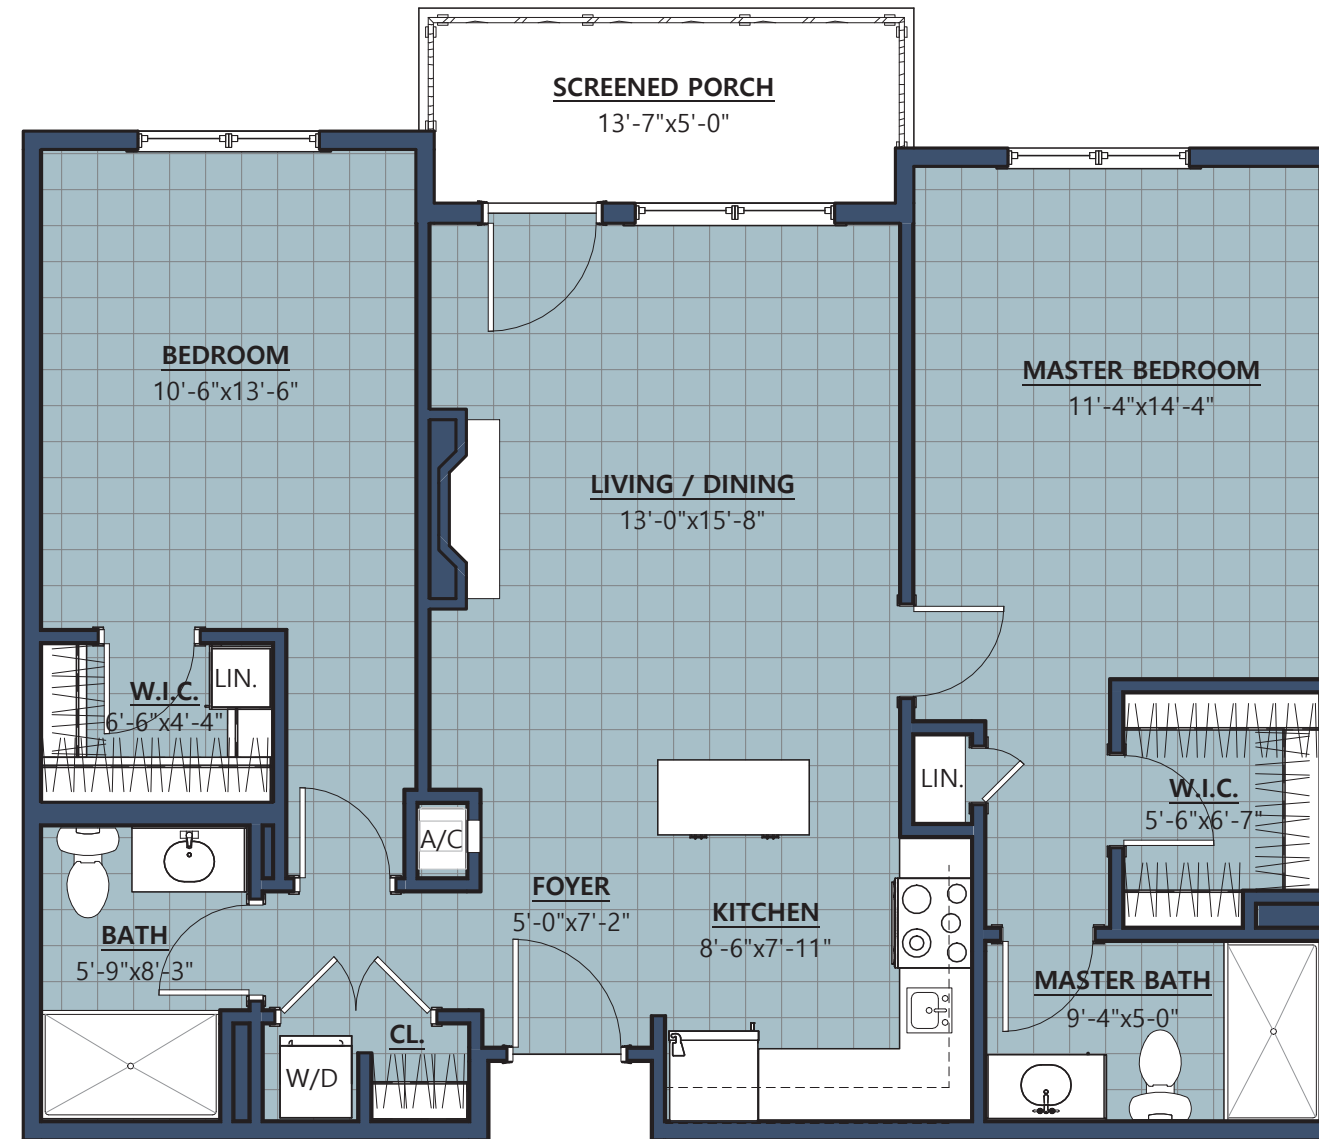

RIVERMEAD

Leading in Lifecare, Lifestyle and Community

Scale: 3/16" = 1'-0"

THE MEAD

For more information call us **603.924.0062** or visit us at rivermead.org

THE COLONEL I

TWO BEDROOM
950 SF