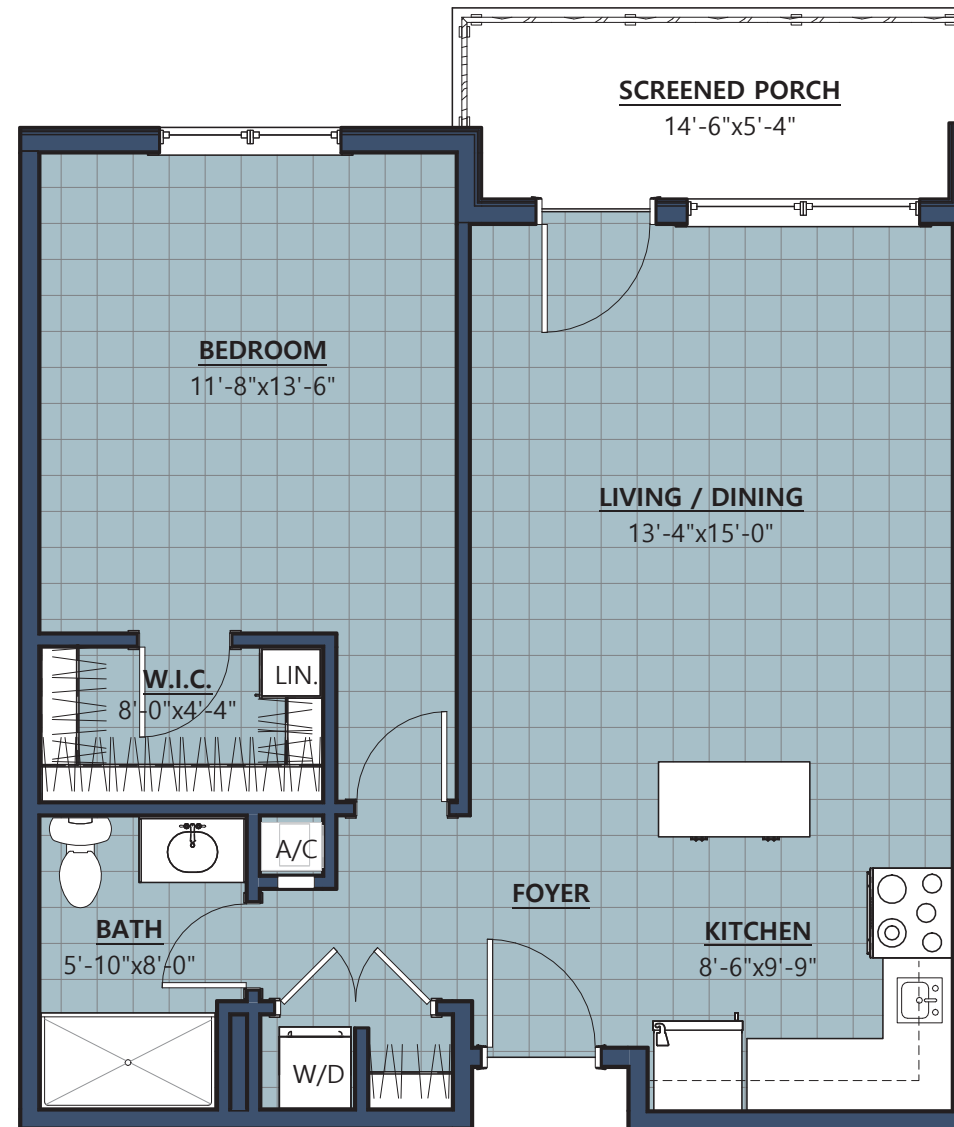

RIVERMEAD

Leading in Lifecare, Lifestyle and Community

Scale: 3/16" = 1'-0"

THE MEAD

For more information call us **603.924.0062** or visit us at rivermead.org

THE HAWTHORNE

ONE BEDROOM

675 SF