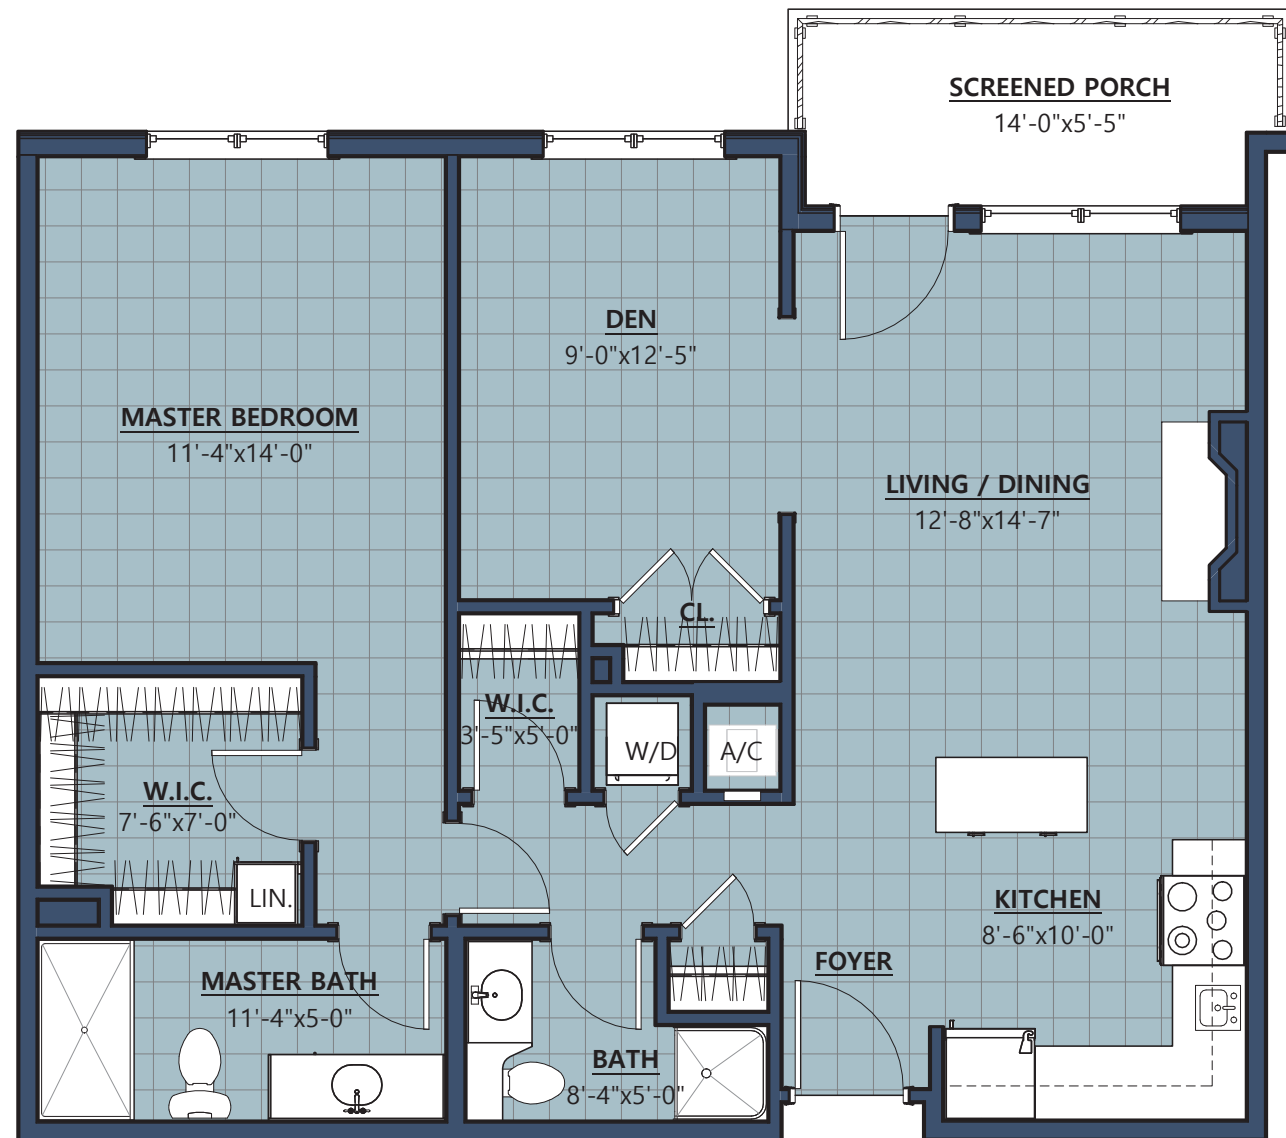

RIVERMEAD

Leading in Lifecare, Lifestyle and Community

Scale: 3/16" = 1'-0"

THE MEAD

For more information call us **603.924.0062** or visit us at rivermead.org

THE THOREAU

ONE BEDROOM + DEN

900 SF