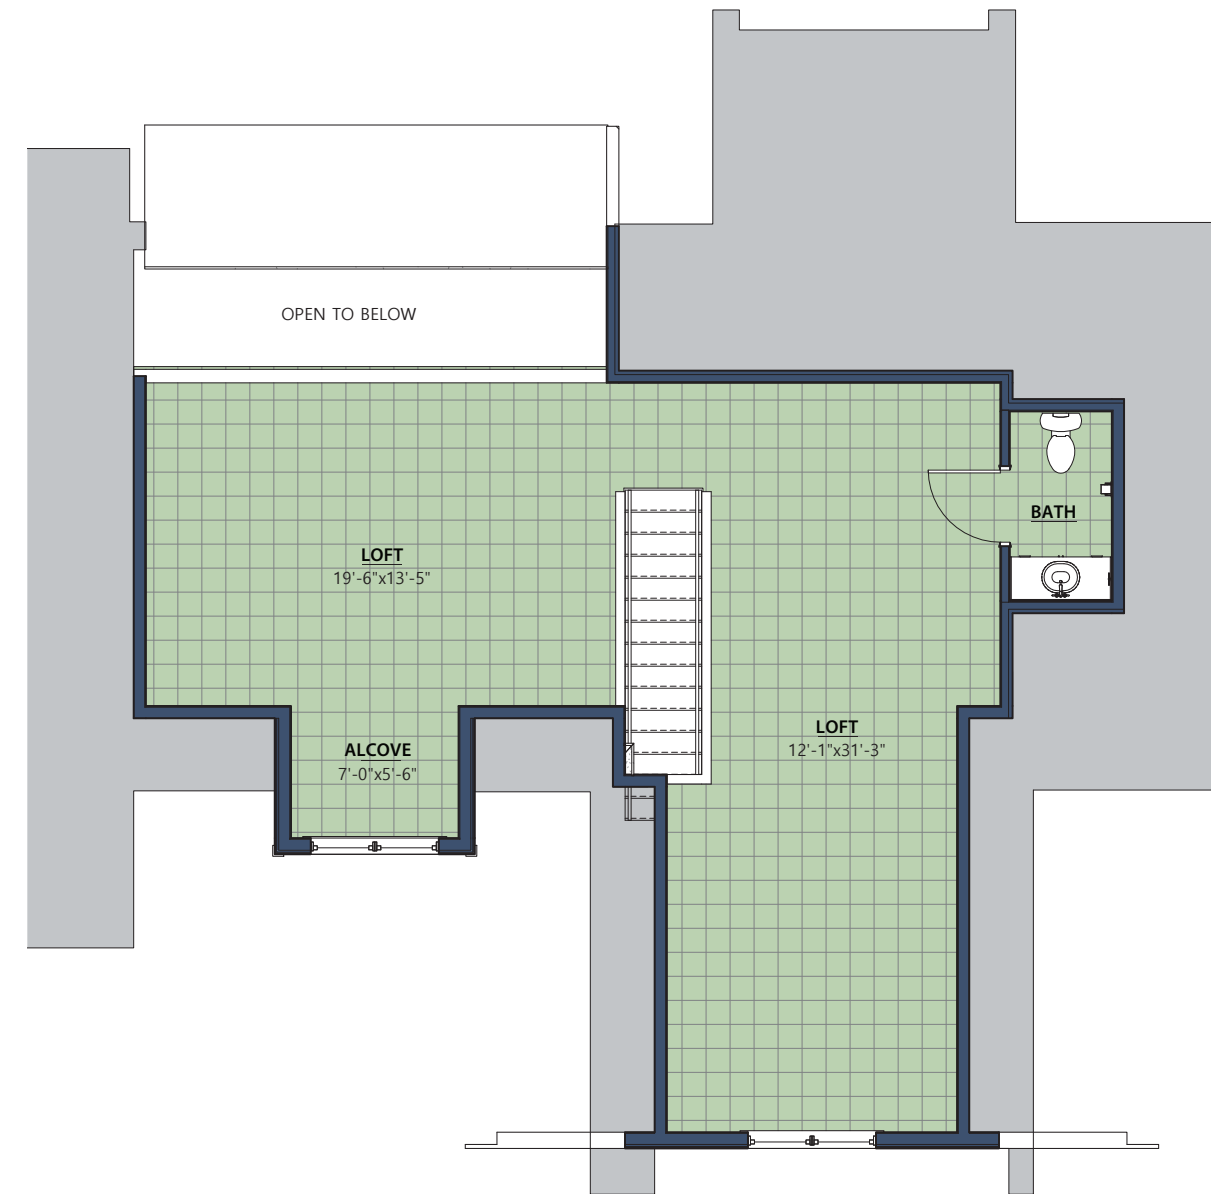

RIVERMEAD

Leading in Lifecare, Lifestyle and Community

THE VILLAGE

For more information call us **603.924.0062** or visit us at rivermead.org

THORNDIKE

MAIN LEVEL - 1,390 SF
SUNROOM - 125 SF
LOFT - 622 SF