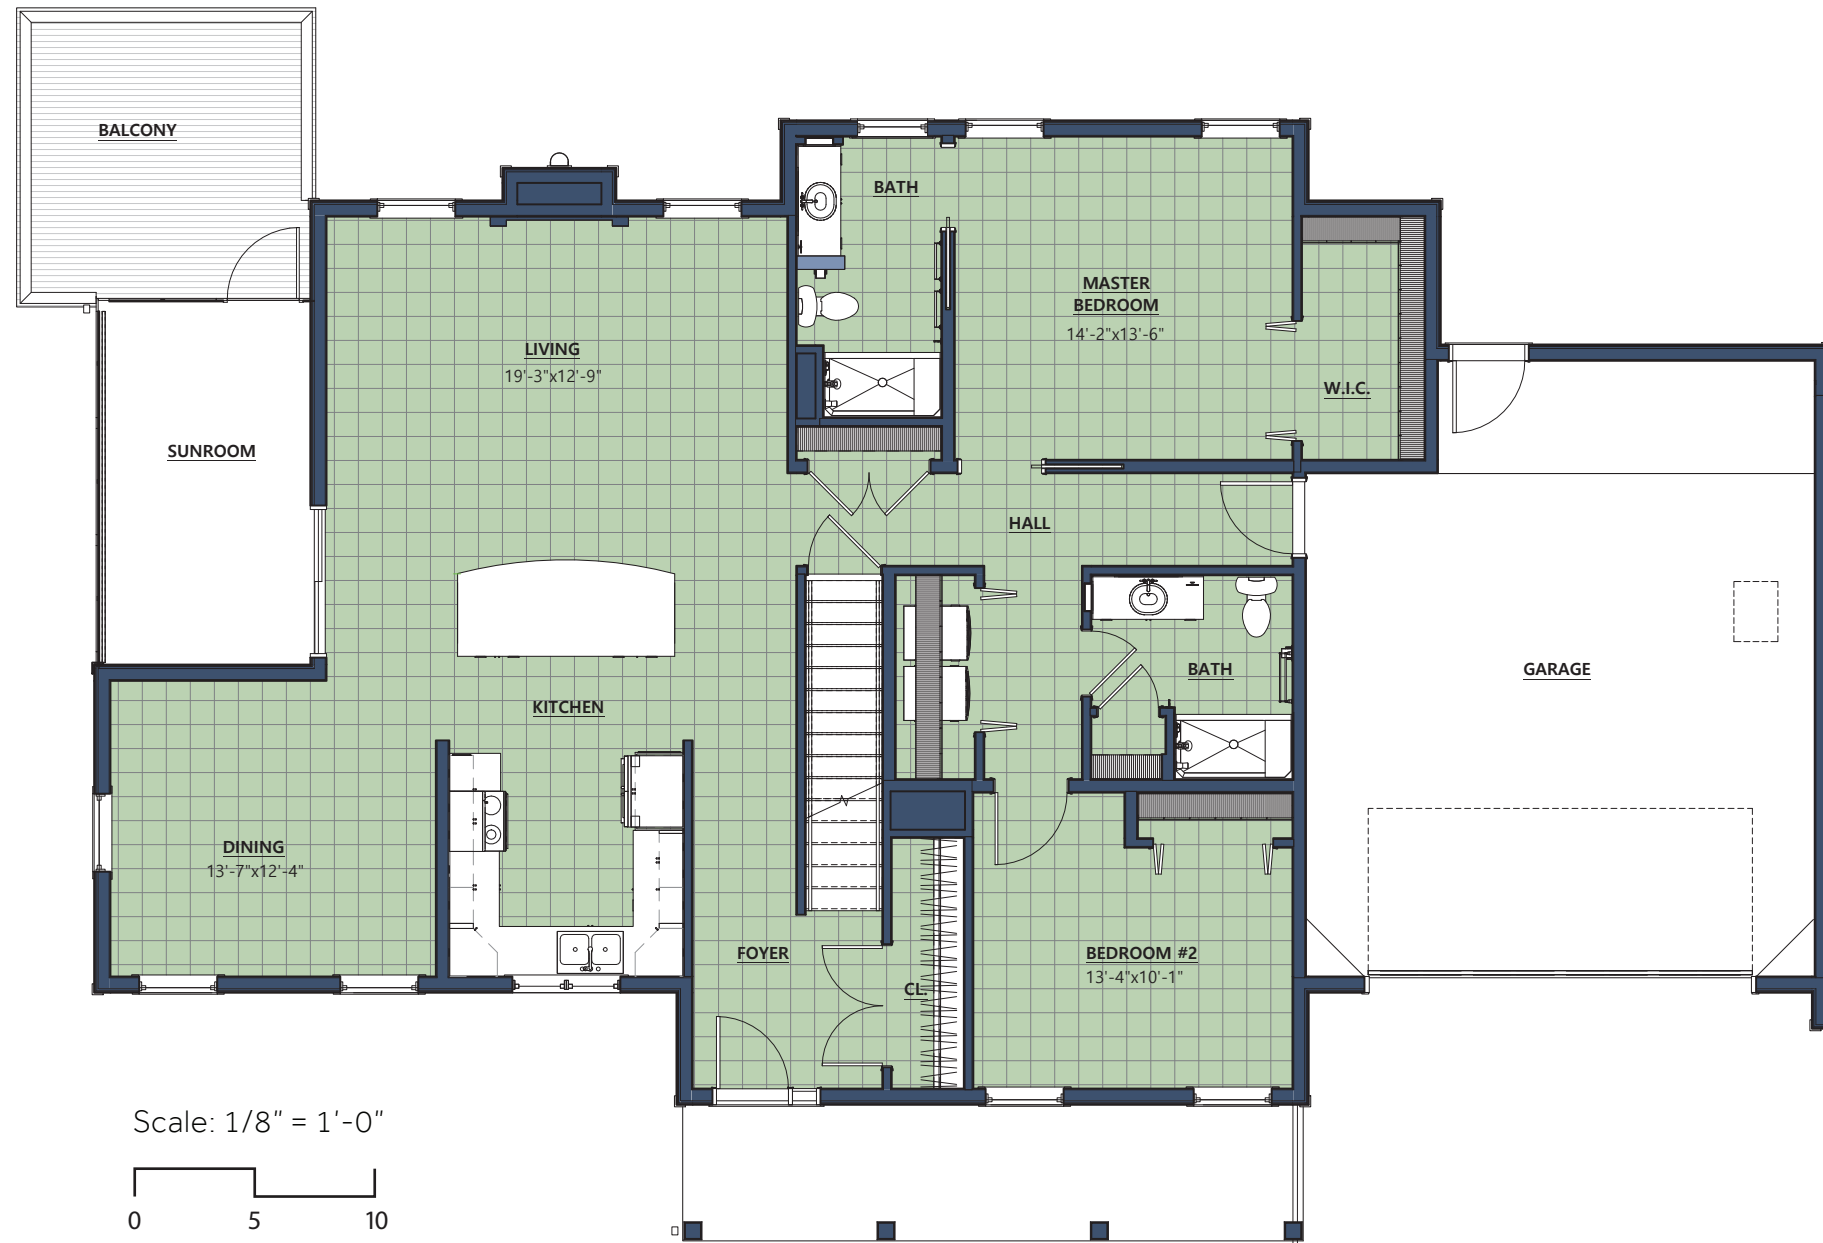

RIVERMEAD

Leading in Lifecare, Lifestyle and Community

THE VILLAGE

For more information call us **603.924.0062** or visit us at rivermead.org

THORNDIKE

MAIN LEVEL - 1,390 SF
SUNROOM - 125 SF
LOFT - 622 SF